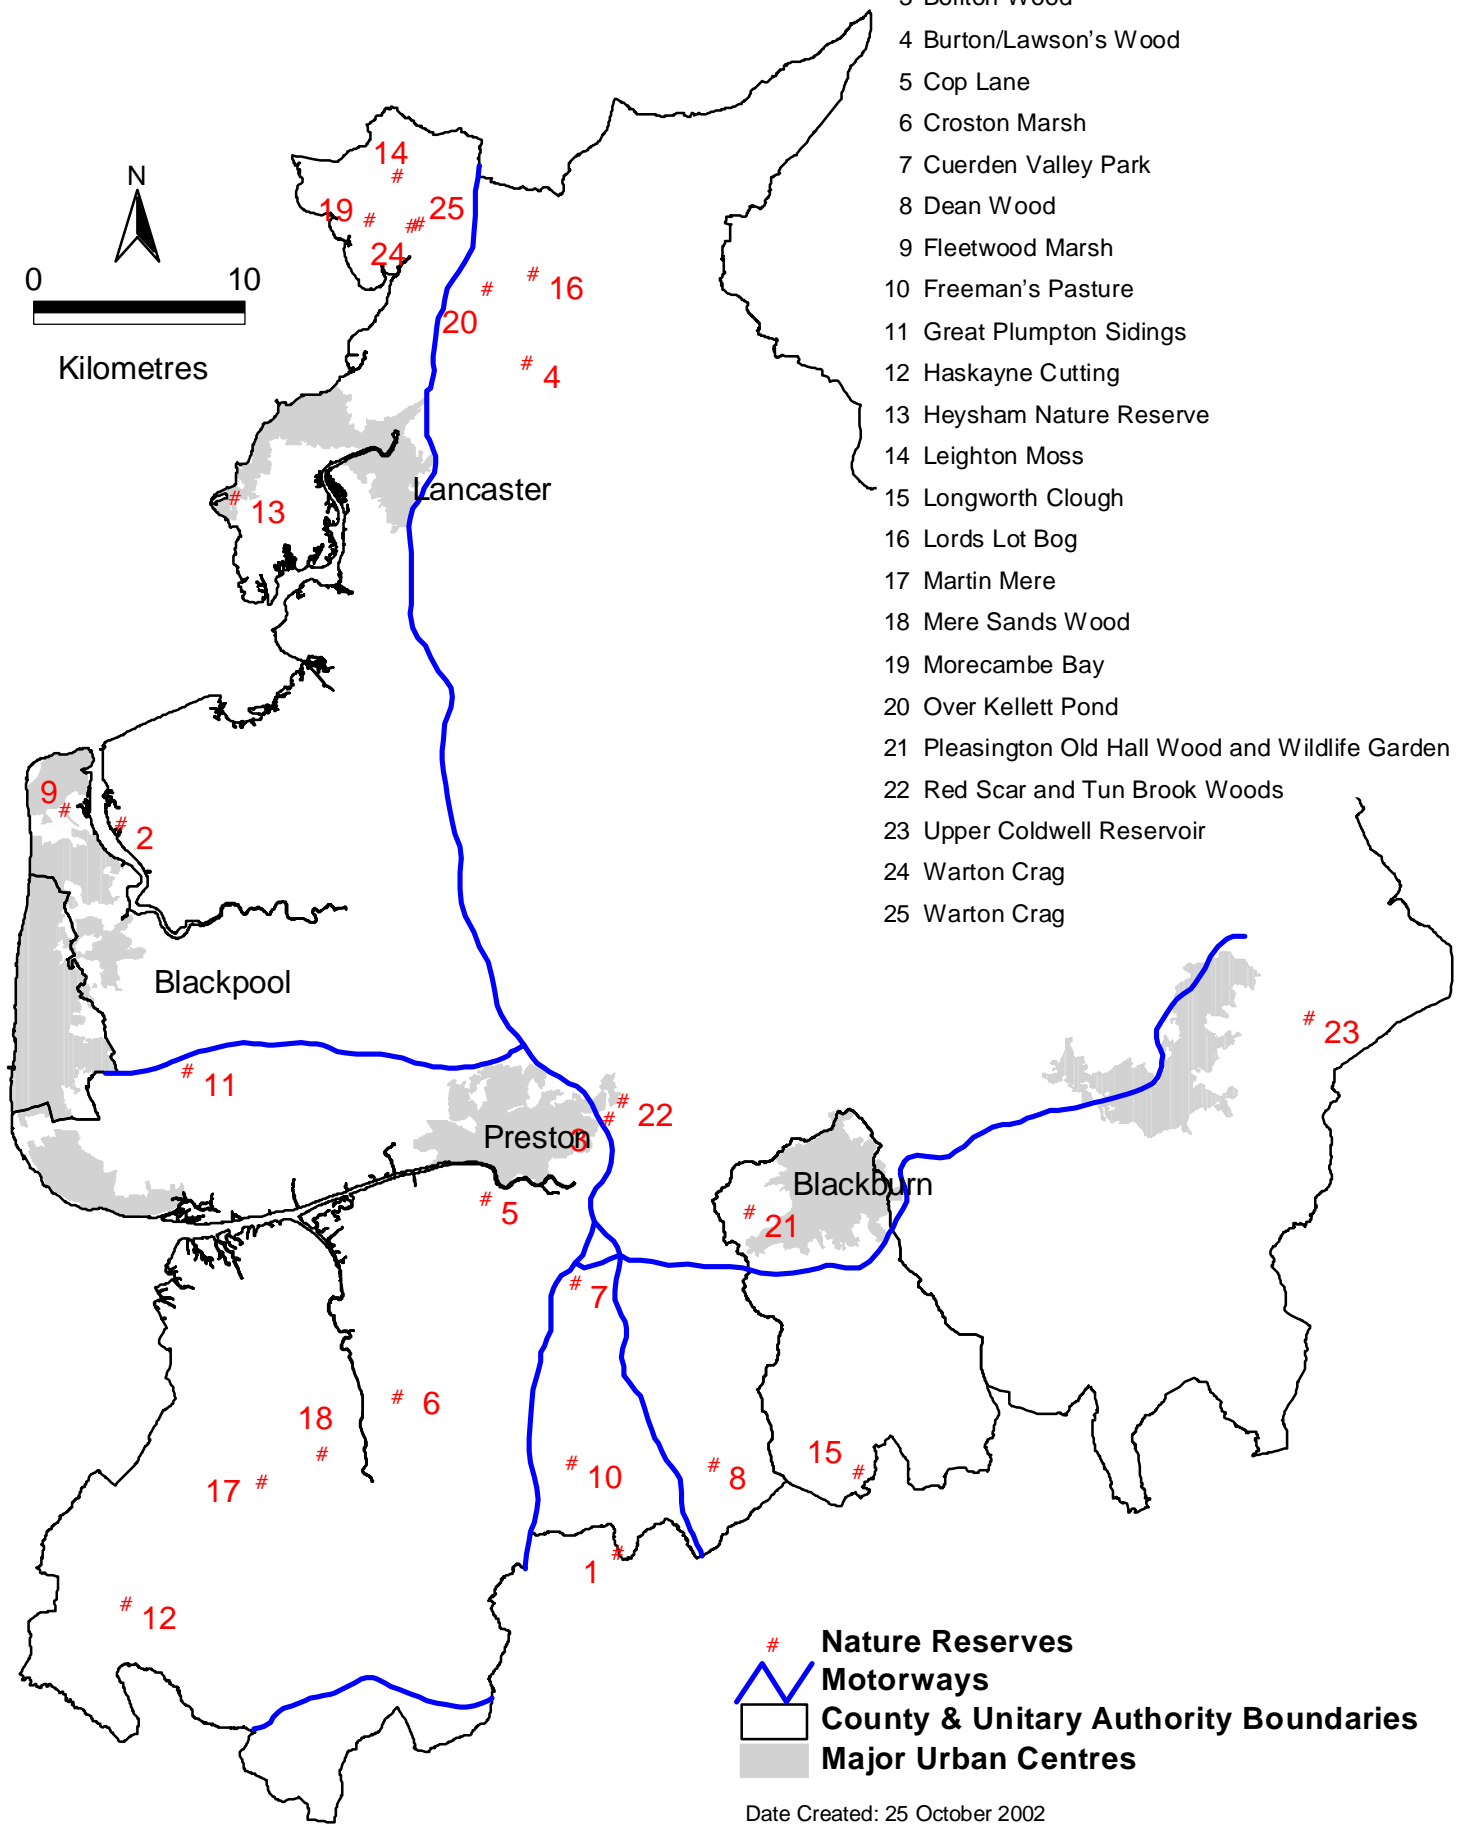

# Nature Reserves in Lancashire

- 1 Arley Lodge
- 2 Barnaby's Sands and Burrows Marsh
- 3 Boilton Wood
- 4 Burton/Lawson's Wood
- 5 Cop Lane
- 6 Croston Marsh
- 7 Cuerden Valley Park
- 8 Dean Wood
- 9 Fleetwood Marsh
- 10 Freeman's Pasture
- 11 Great Plumpton Sidings
- 12 Haskayne Cutting
- 13 Heysham Nature Reserve
- 14 Leighton Moss
- 15 Longworth Clough
- 16 Lords Lot Bog
- 17 Martin Mere
- 18 Mere Sands Wood
- 19 Morecambe Bay
- 20 Over Kellett Pond
- 21 Pleasington Old Hall Wood and Wildlife Garden
- 22 Red Scar and Tun Brook Woods
- 23 Upper Coldwell Reservoir
- 24 Warton Crag
- 25 Warton Crag

# Nature Reserves  
 Motorways  
 County & Unitary Authority Boundaries  
 Major Urban Centres

Date Created: 25 October 2002

This map is based upon Ordnance Survey material with the permission of Ordnance Survey on behalf of the Controller of Her Majesty's Stationery Office &copy; Crown copyright. Unauthorised reproduction infringes Crown copyright and may lead to prosecution or civil proceedings. Lancashire County Council 076716 2002